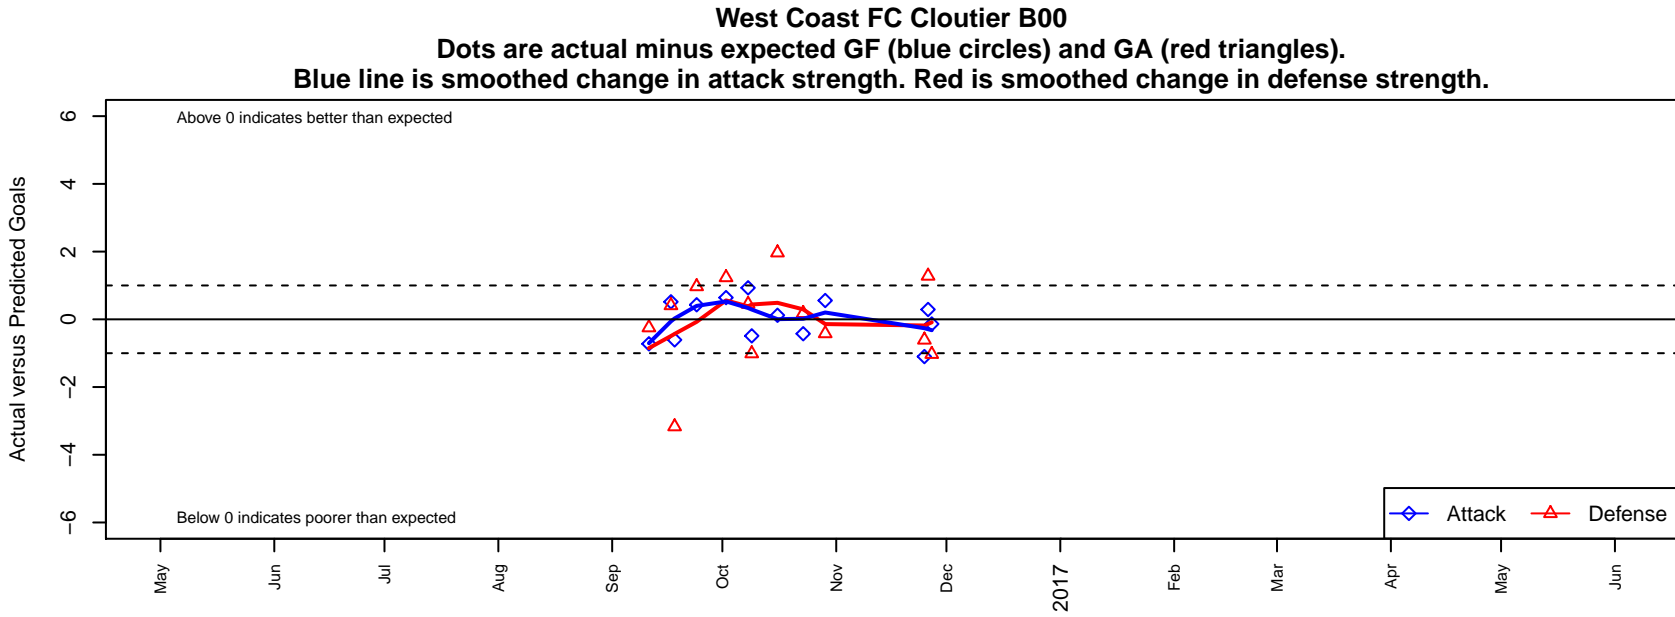

# West Coast FC Cloutier B00

Mission Viejo, CAS  
 B00 total strength=1631  
 attack=18.35 defense=17.35  
 fall league = SCDL FI1 U17

alt names used:  
 WEST COAST FC WCFC BU 2000 CLOUTIER  
 West Coast FC B00 Cloutier

Venues played:  
 2016 SCDL FI1 U17  
 2016 Carlsbad Nov Nights College Showcase E

**attack and defense variance (black dot)  
relative to other teams  
and top 10 in region**

**attack and defense rating  
relative to others at age  
and all opponents in last 13 months**

**attack and defense rating  
relative to others at age  
and all opponents in last 13 months**

**Performance relative to 13 month average**

**Performance relative to 13 month average**

Distribution of opponents  
 Red = Lose zone, Blue = Win zone, Green = Even  
 Black line separates win/lose zones