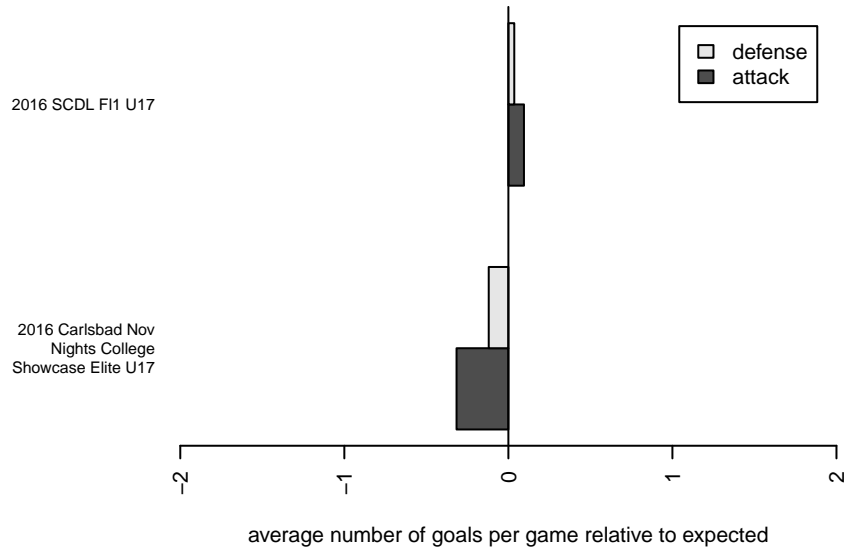

# West Coast FC Cloutier B00

Mission Viejo, CAS  
 B00 total strength=1631  
 attack=18.35 defense=17.35  
 fall league = SCDL FI1 U17

alt names used:  
 WEST COAST FC WCFC BU 2000 CLOUTIER  
 West Coast FC B00 Cloutier

Venues played:  
 2016 SCDL FI1 U17  
 2016 Carlsbad Nov Nights College Showcase E

**attack and defense variance (black dot)  
relative to other teams  
and top 10 in region**

**attack and defense rating  
relative to others at age  
and all opponents in last 13 months**

**attack and defense rating  
relative to others at age  
and all opponents in last 13 months**

**Performance relative to 13 month average**

**Performance relative to 13 month average**

Distribution of opponents  
 Red = Lose zone, Blue = Win zone, Green = Even  
 Black line separates win/lose zones