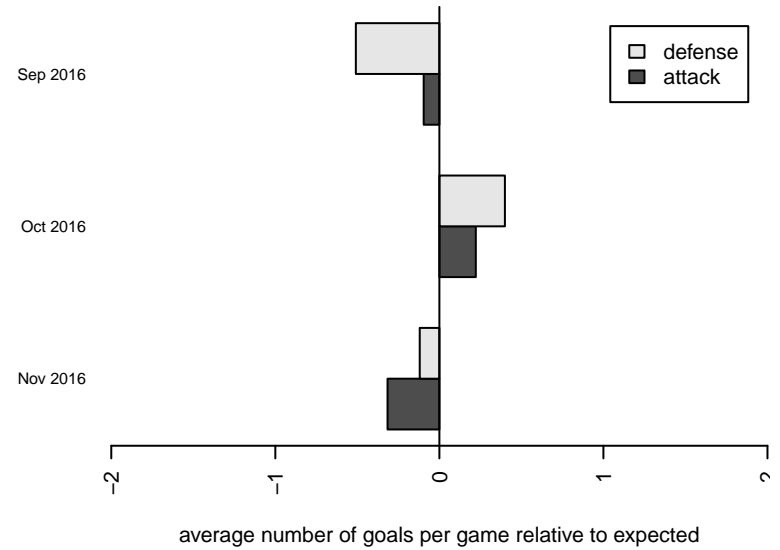

# West Coast FC Cloutier B00

Mission Viejo, CAS  
 B00 total strength=1631  
 attack=18.35 defense=17.35  
 fall league = SCDL FI1 U17

alt names used:  
 WEST COAST FC WCFC BU 2000 CLOUTIER  
 West Coast FC B00 Cloutier

Venues played:  
 2016 SCDL FI1 U17  
 2016 Carlsbad Nov Nights College Showcase E

**attack and defense variance (black dot)  
relative to other teams  
and top 10 in region**

**attack and defense rating  
relative to others at age  
and all opponents in last 13 months**

**attack and defense rating  
relative to others at age  
and all opponents in last 13 months**

**Performance relative to 13 month average**

**Performance relative to 13 month average**

Distribution of opponents  
 Red = Lose zone, Blue = Win zone, Green = Even  
 Black line separates win/lose zones