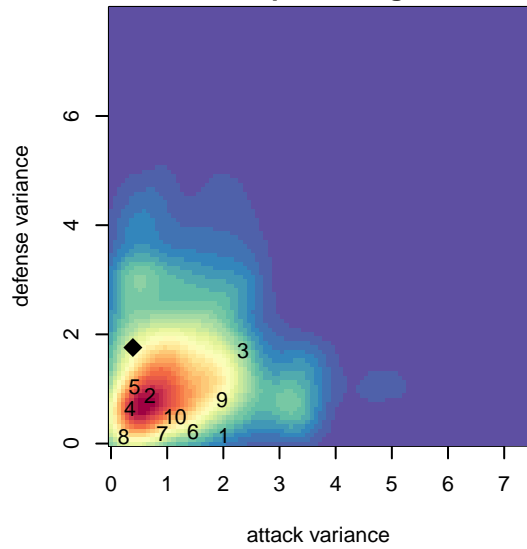

# West Coast FC Cloutier B00

Mission Viejo, CAS  
 B00 total strength=1631  
 attack=18.35 defense=17.35  
 fall league = SCDL FI1 U17

alt names used:  
 WEST COAST FC WCFC BU 2000 CLOUTIER  
 West Coast FC B00 Cloutier

Venues played:  
 2016 SCDL FI1 U17  
 2016 Carlsbad Nov Nights College Showcase E

**attack and defense variance (black dot)  
relative to other teams  
and top 10 in region**

**attack and defense rating  
relative to others at age  
and all opponents in last 13 months**

**attack and defense rating  
relative to others at age  
and all opponents in last 13 months**

**Performance relative to 13 month average**

**Performance relative to 13 month average**

Distribution of opponents  
 Red = Lose zone, Blue = Win zone, Green = Even  
 Black line separates win/lose zones