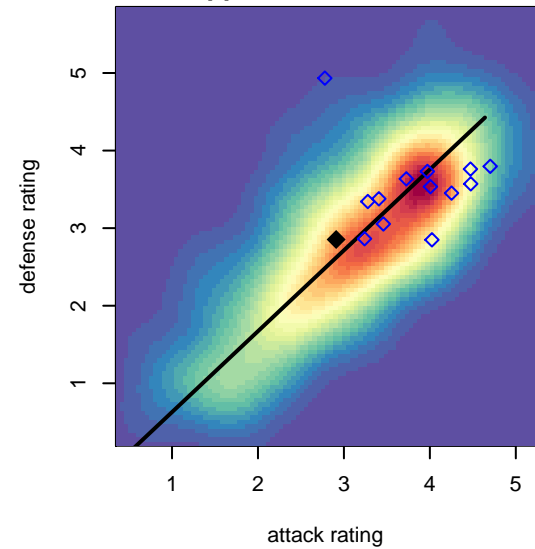

# West Coast FC Cloutier B00

Mission Viejo, CAS  
 B00 total strength=1631  
 attack=18.35 defense=17.35  
 fall league = SCDL FI1 U17

alt names used:  
 WEST COAST FC WCFC BU 2000 CLOUTIER  
 West Coast FC B00 Cloutier

Venues played:  
 2016 SCDL FI1 U17  
 2016 Carlsbad Nov Nights College Showcase E

**attack and defense variance (black dot)  
relative to other teams  
and top 10 in region**

**attack and defense rating  
relative to others at age  
and all opponents in last 13 months**

**attack and defense rating  
relative to others at age  
and all opponents in last 13 months**

**Performance relative to 13 month average**

**Performance relative to 13 month average**

Distribution of opponents  
 Red = Lose zone, Blue = Win zone, Green = Even  
 Black line separates win/lose zones