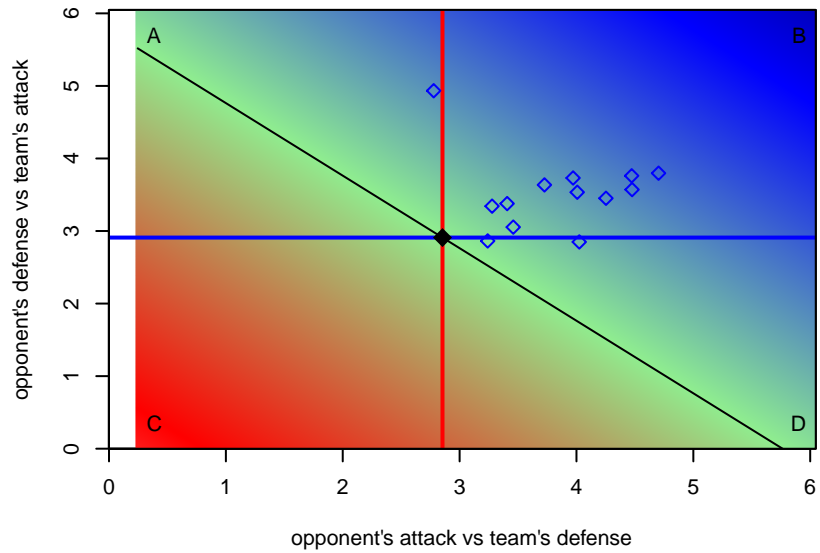

Venues played:  
 2016 SCDL FI1 U17  
 2016 Carlsbad Nov Nights College Showcase E

**attack and defense variance (black dot)  
relative to other teams  
and top 10 in region**

**attack and defense rating  
relative to others at age  
and all opponents in last 13 months**

**attack and defense rating  
relative to others at age  
and all opponents in last 13 months**

**Performance relative to 13 month average**

**Performance relative to 13 month average**

Distribution of opponents  
 Red = Lose zone, Blue = Win zone, Green = Even  
 Black line separates win/lose zones