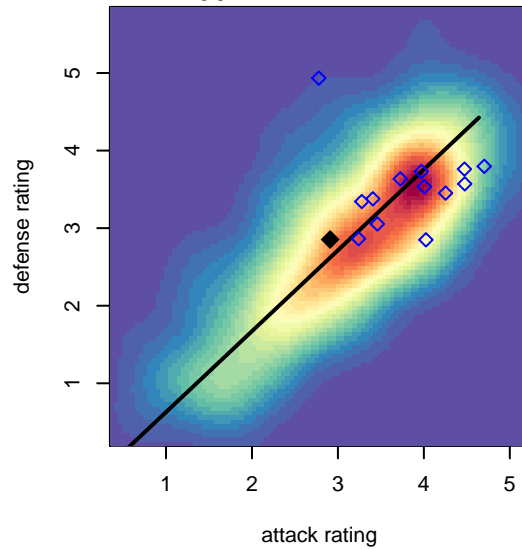

# West Coast FC Cloutier B00

Mission Viejo, CAS  
 B00 total strength=1631  
 attack=18.35 defense=17.35  
 fall league = SCDL FI1 U17

alt names used:  
 WEST COAST FC WCFC BU 2000 CLOUTIER  
 West Coast FC B00 Cloutier

Venues played:  
 2016 SCDL FI1 U17  
 2016 Carlsbad Nov Nights College Showcase E

**attack and defense variance (black dot)  
relative to other teams  
and top 10 in region**

**attack and defense rating  
relative to others at age  
and all opponents in last 13 months**

**attack and defense rating  
relative to others at age  
and all opponents in last 13 months**

**Performance relative to 13 month average**

**Performance relative to 13 month average**

Distribution of opponents  
 Red = Lose zone, Blue = Win zone, Green = Even  
 Black line separates win/lose zones